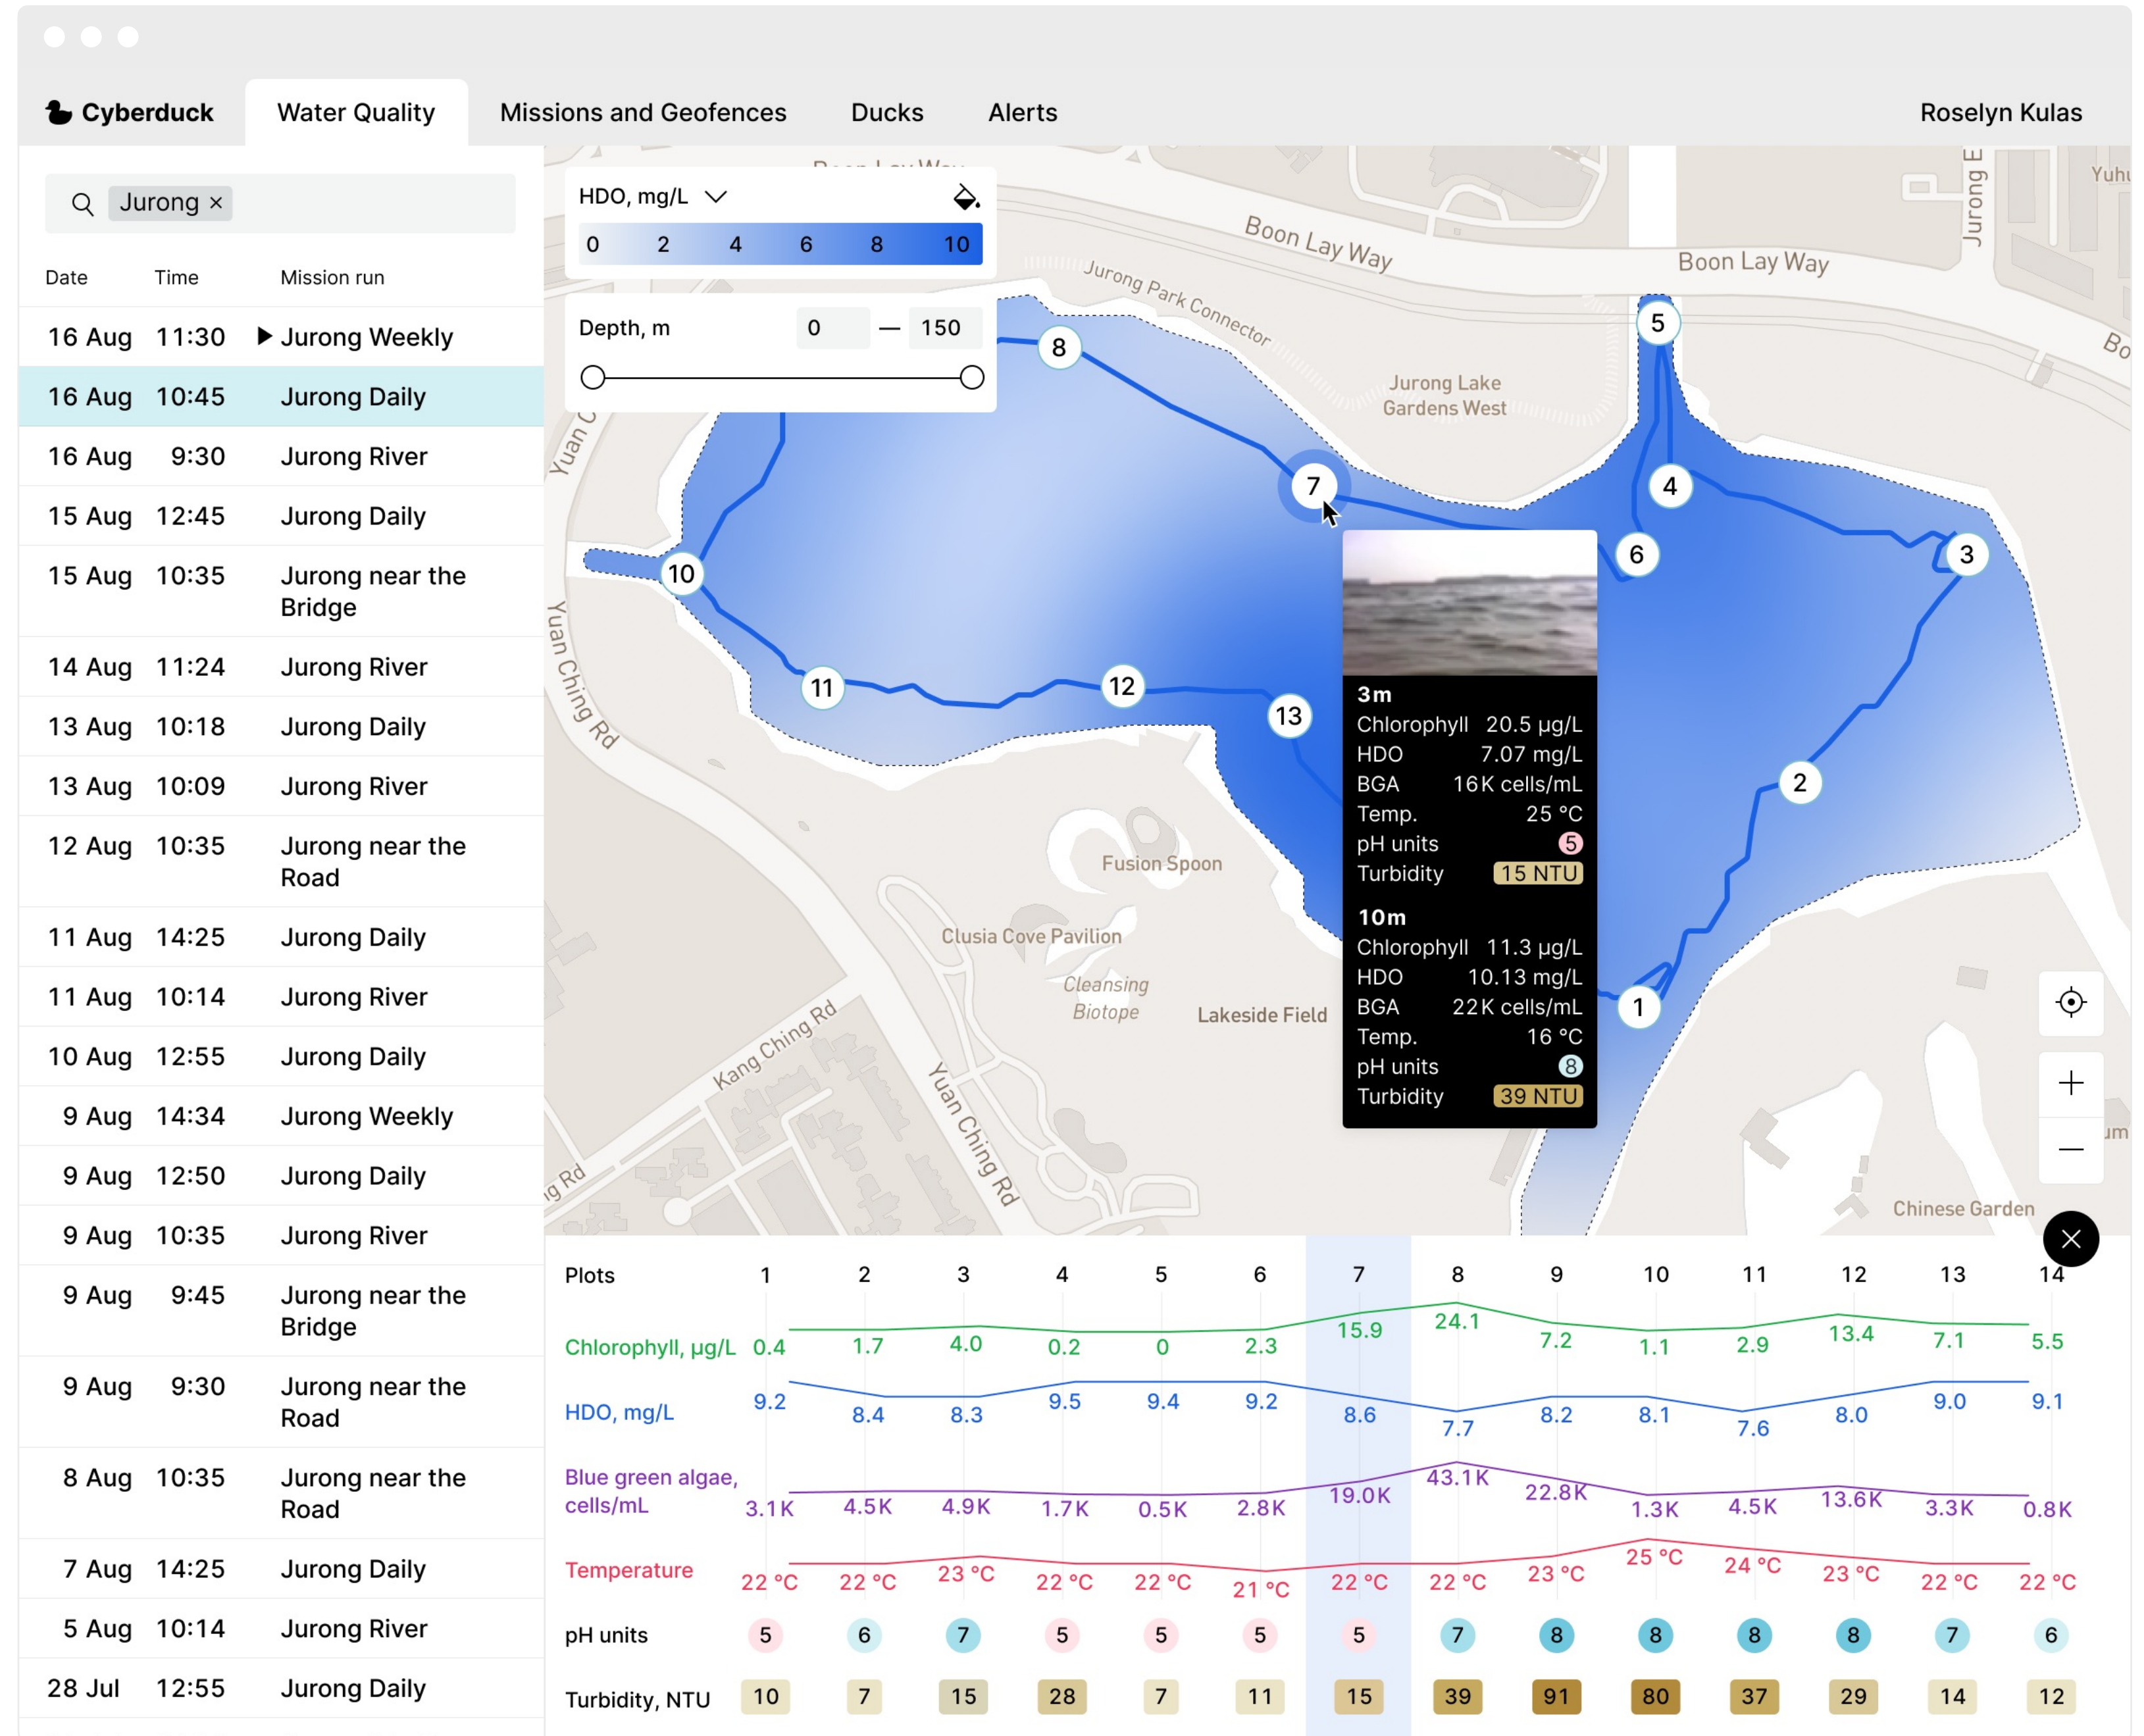

# Interface of the monitoring system in urban reservoirs

Cyberducks are the robots for taking and analyzing water samples. They are used to monitor the cleanliness of rivers and lakes in cities.

We designed the system to manage cyberducks.

# Promo interface for an oil and gas company's monitoring system

The concept showcases oil and gas fields, as well as statistics on mineral production, plan fulfillment, environmental impact, and production safety.