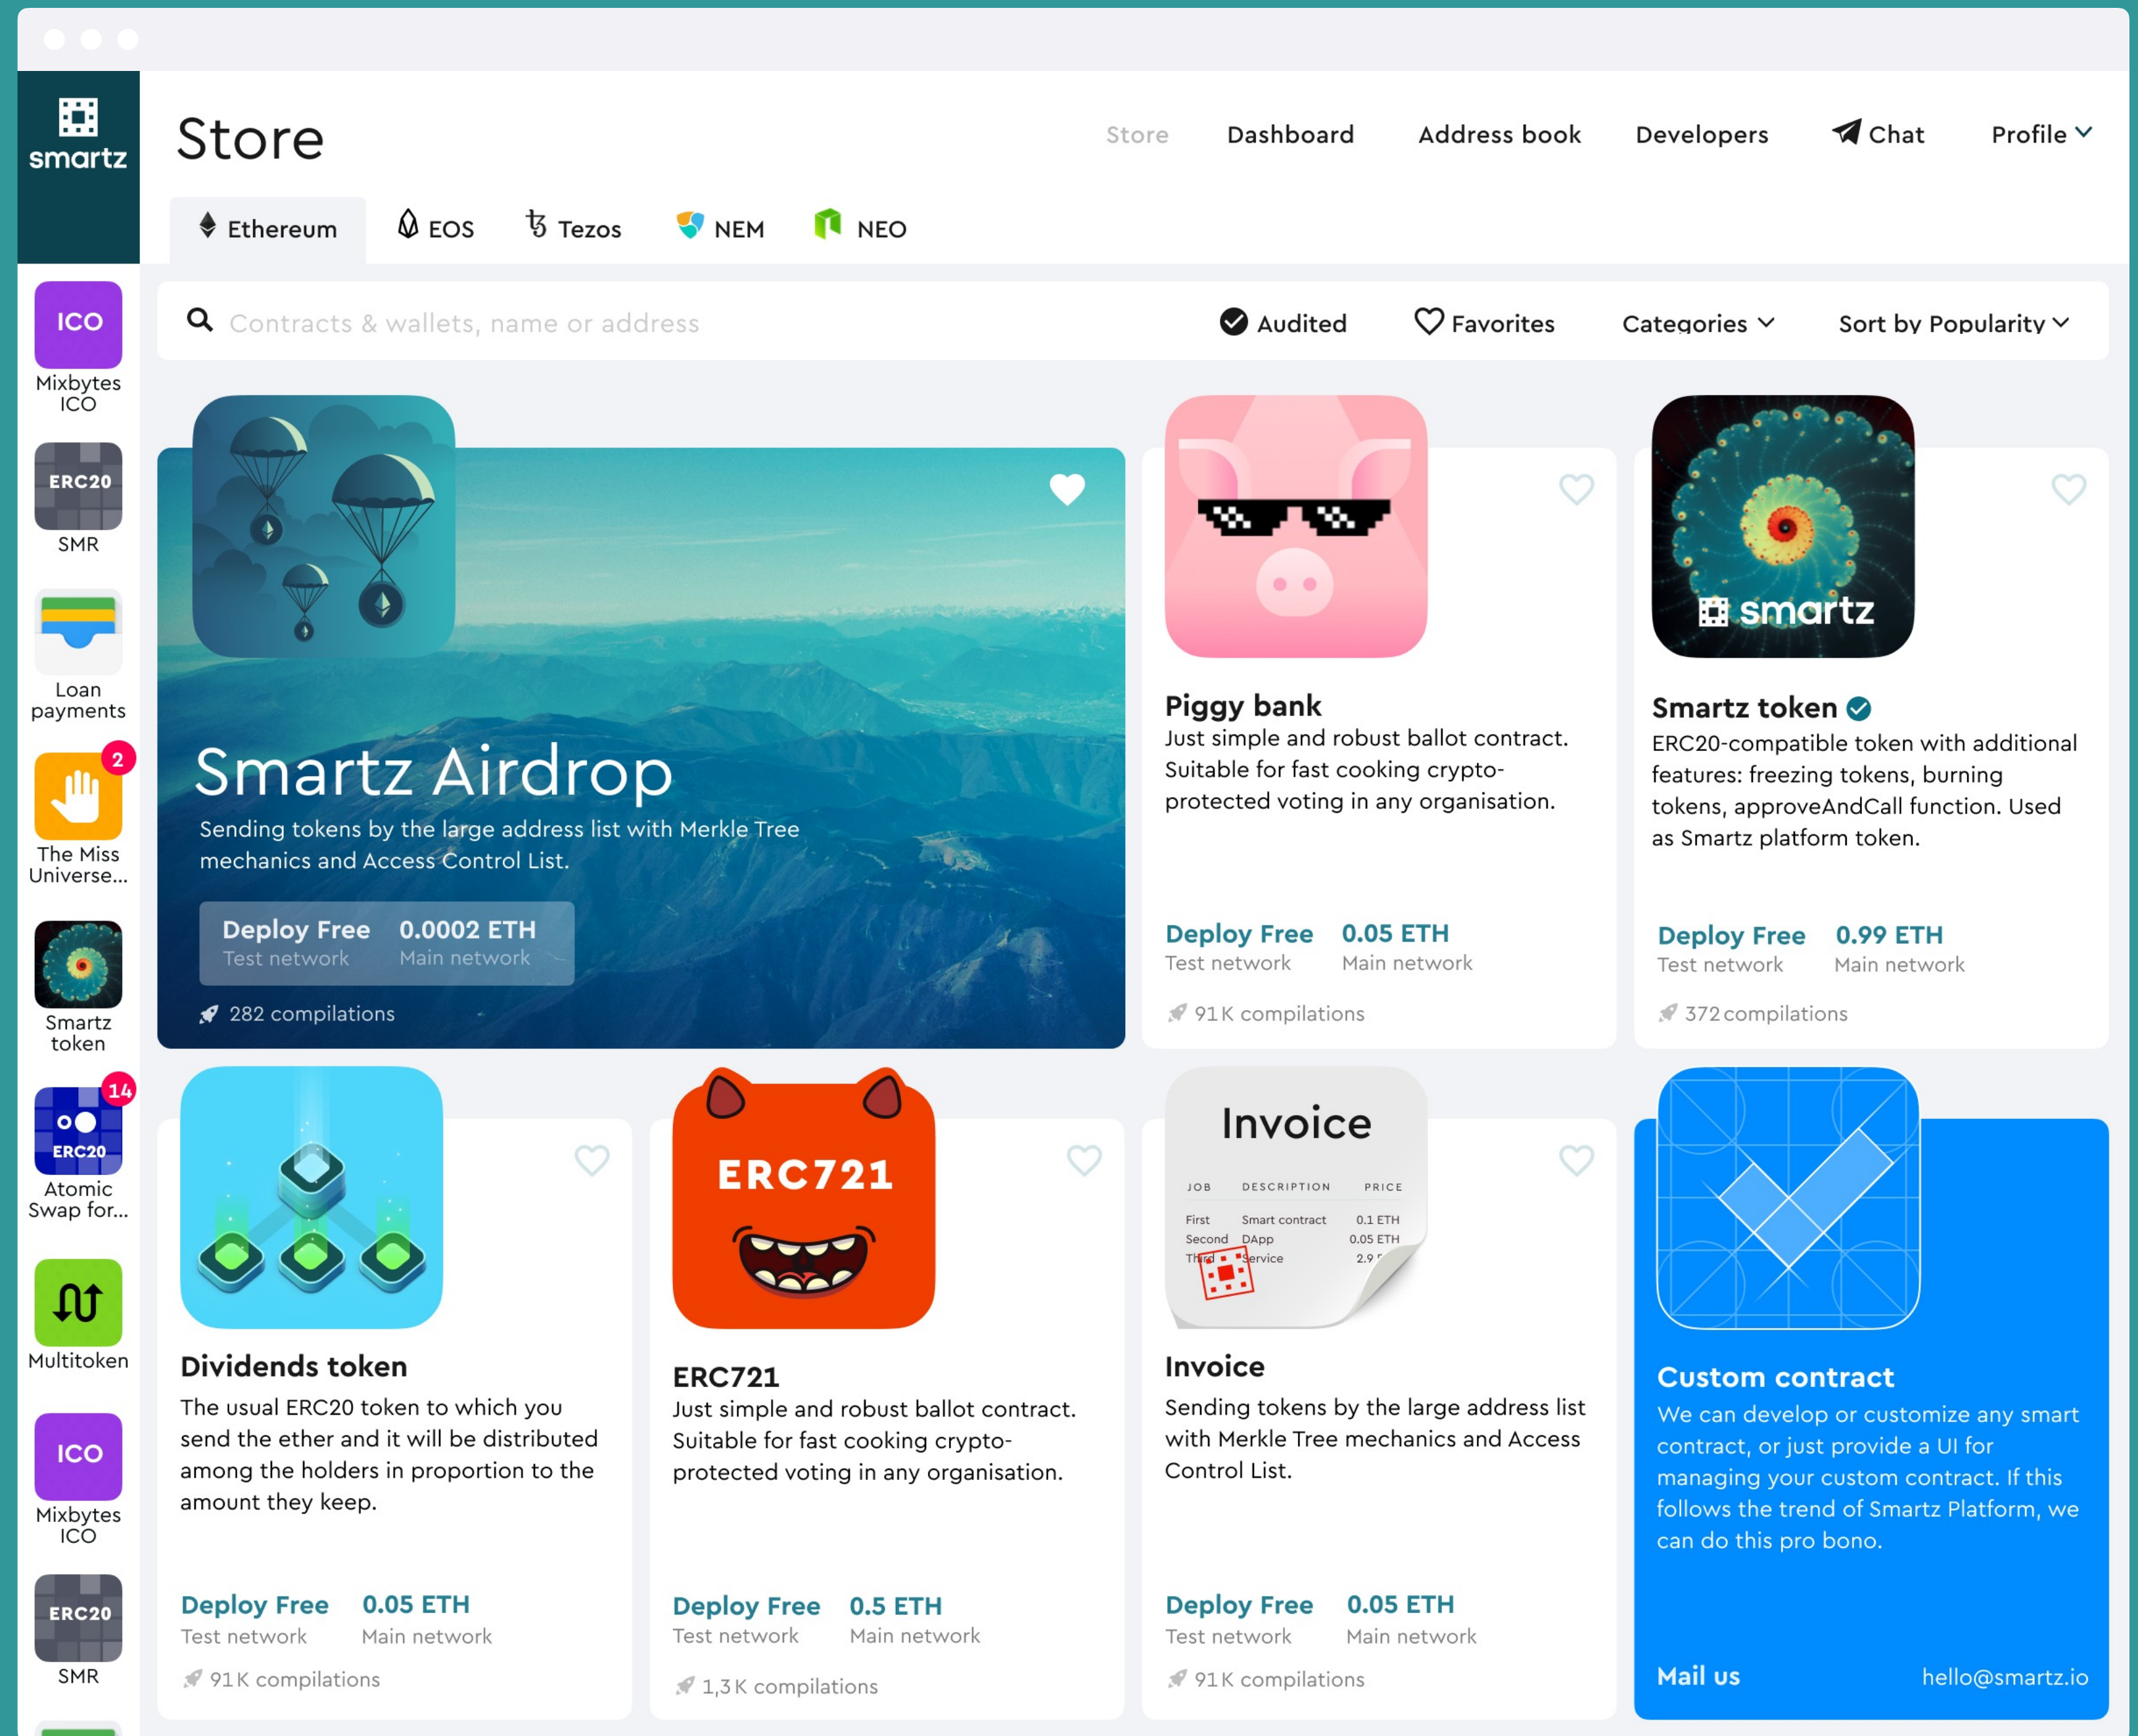

“Smartz” smart-contract marketplace design

Smartz is a marketplace for secure contracts on the blockchain. People buy contracts to formalize agreements, issue invoices, or even rent apartments.

We designed the marketplace interface, a dashboard for managing contracts, and a panel for developers.

[More in portfolio](#)