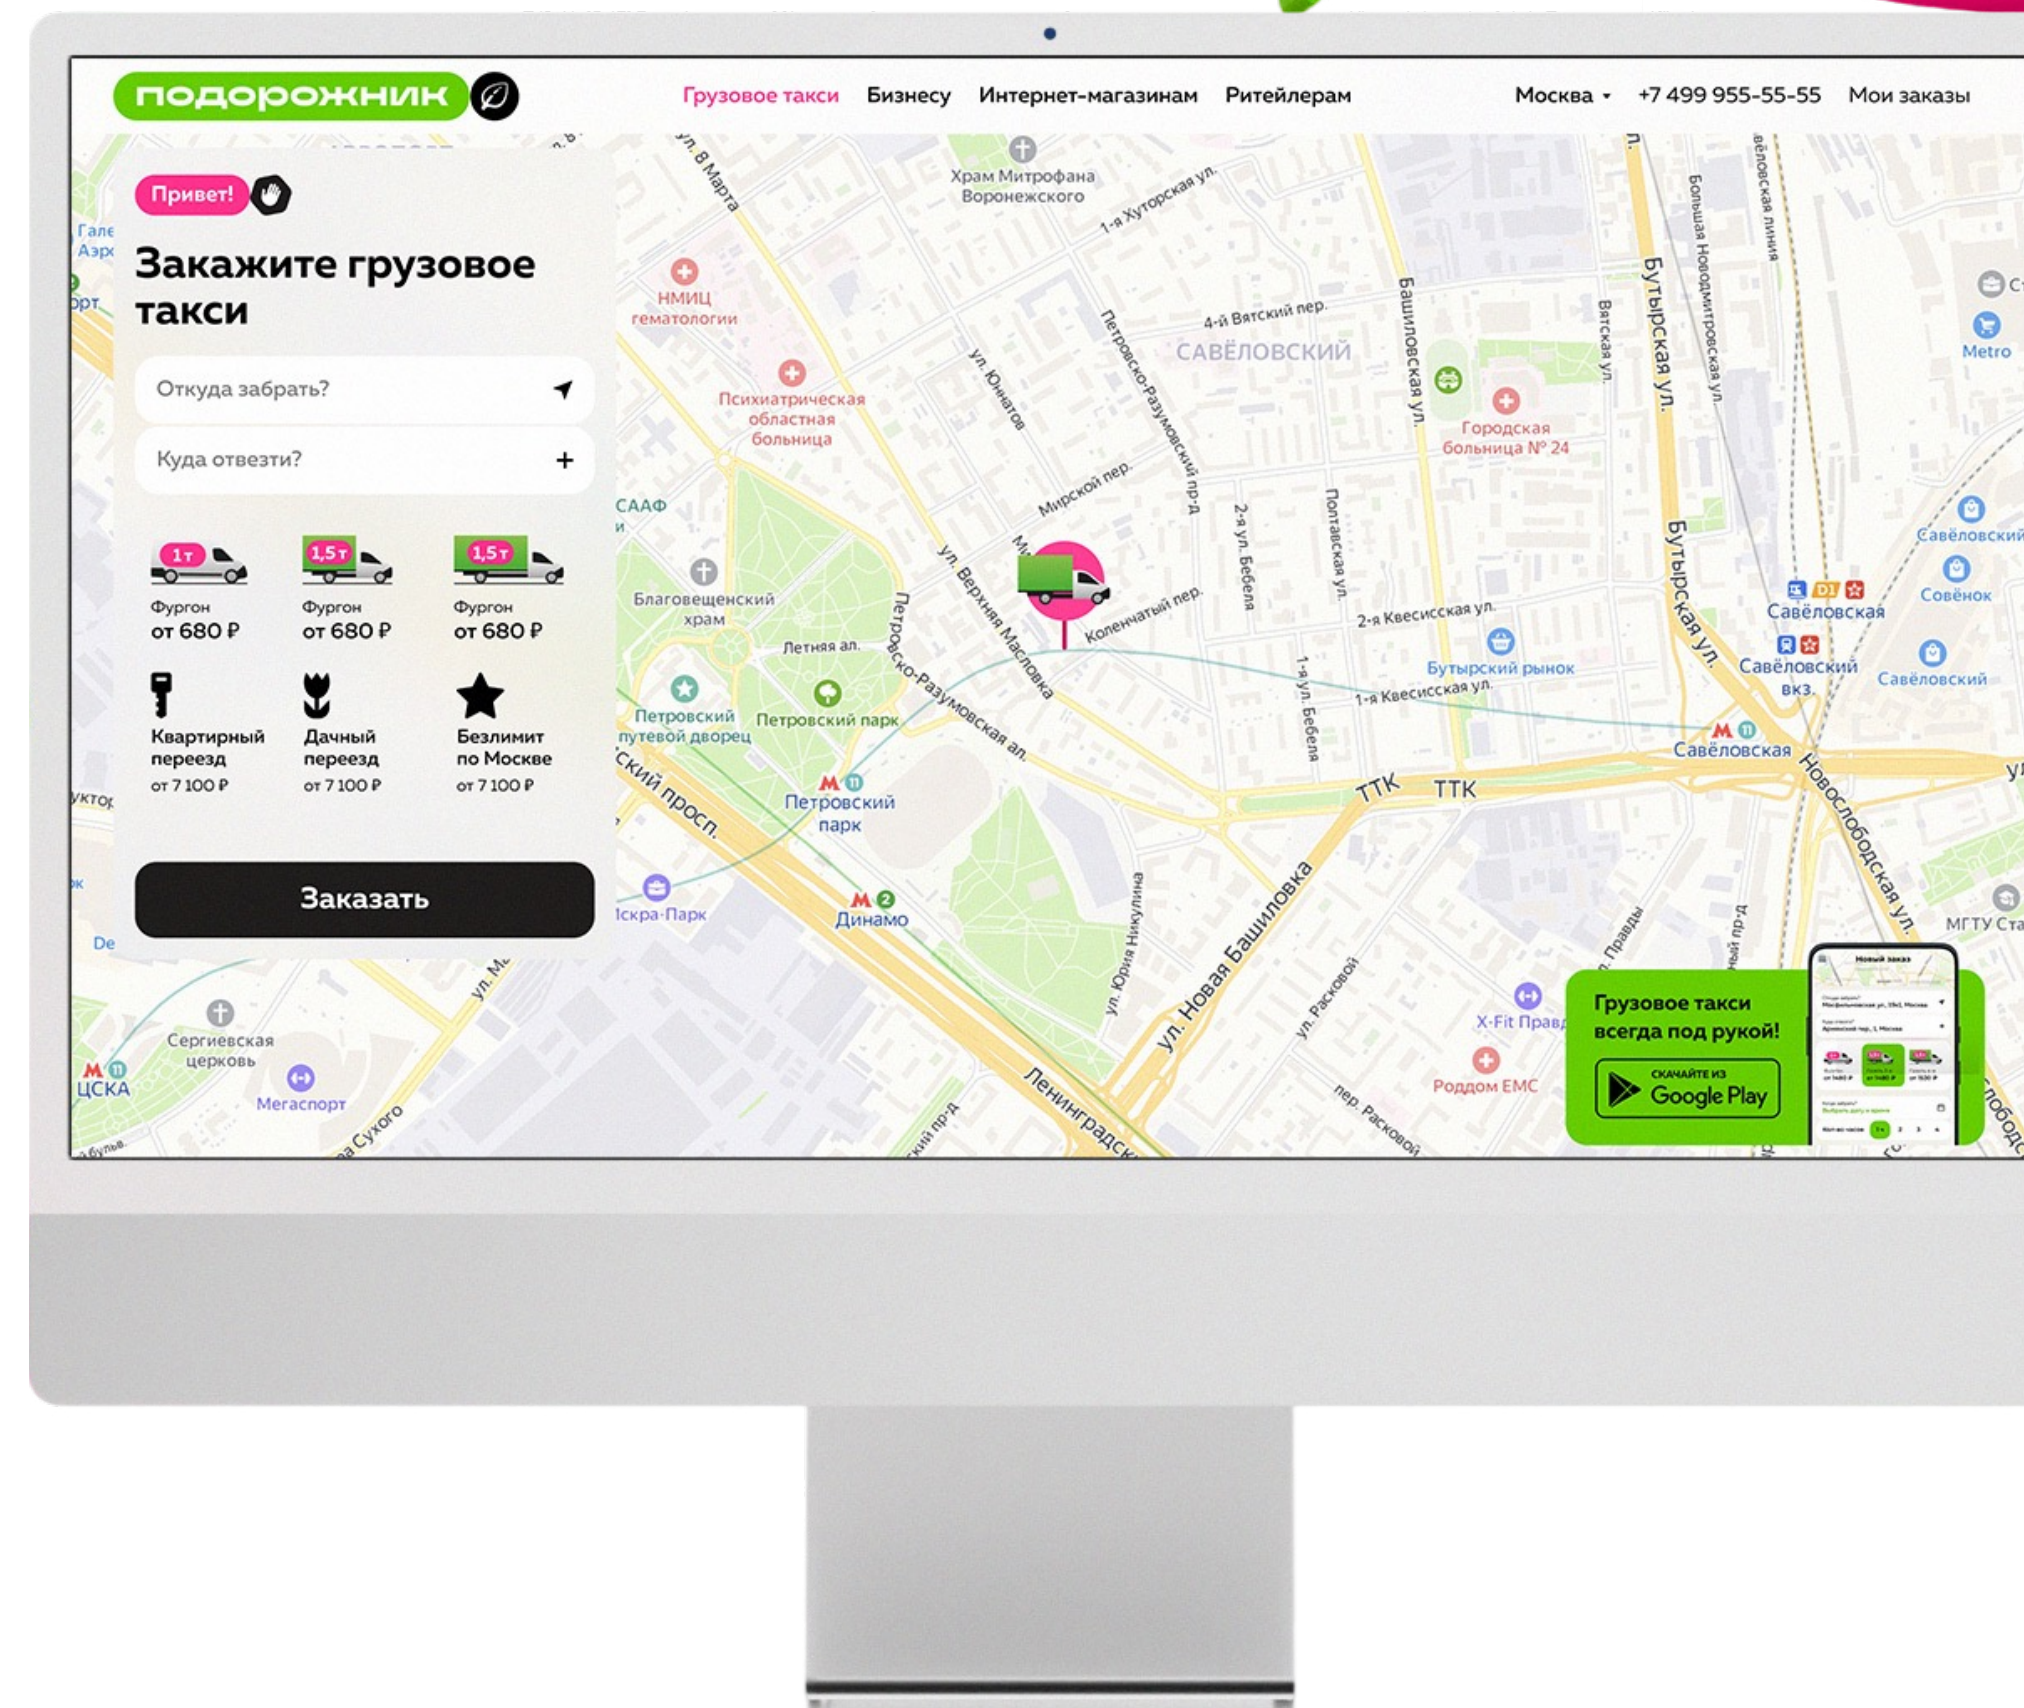

“Podorozhnik” cargo taxi site

The transportation company Podorozhnik helps with apartment, country house, and office moves, transports cargo, and delivers goods from online stores.

We have developed a new website to get to know the company and order cargo taxi services.