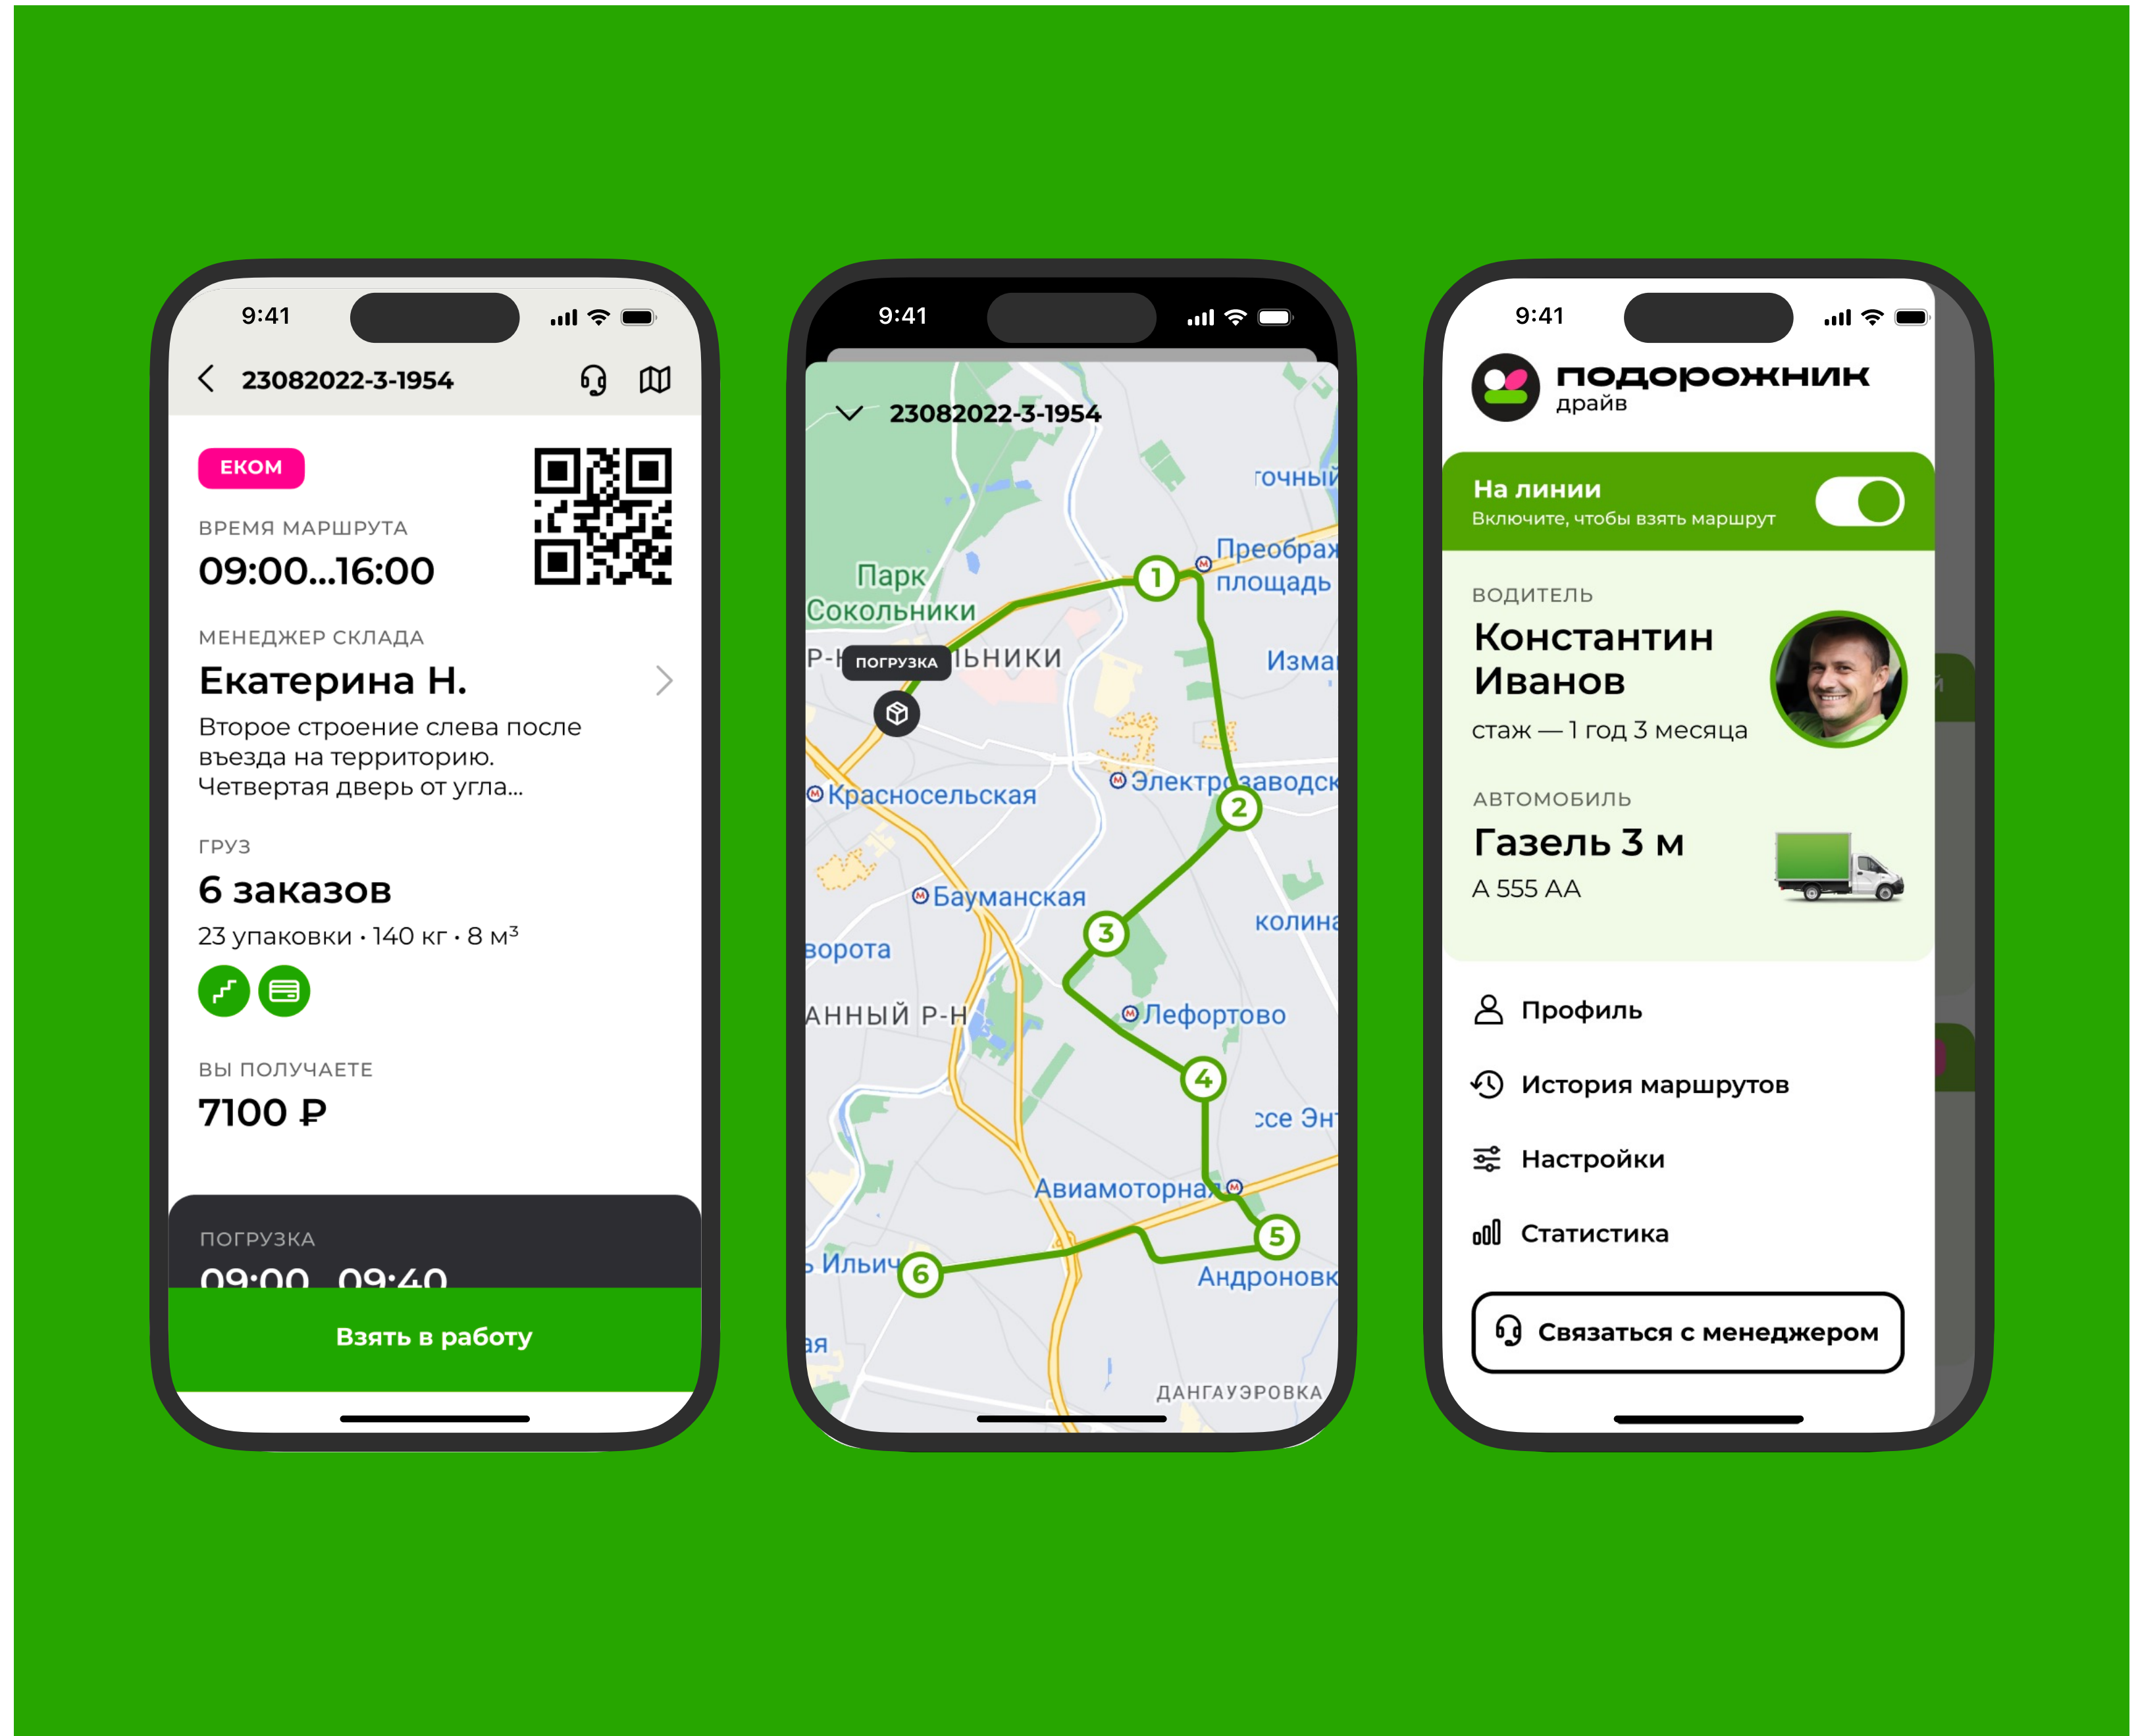

“Podorozhnik” cargo taxi drivers app

Podorozhnik drivers face complex logistics, handling multi-segment routes and dozens of orders within limited timeframes.

We've designed an app that makes it convenient for drivers to work and earn money.